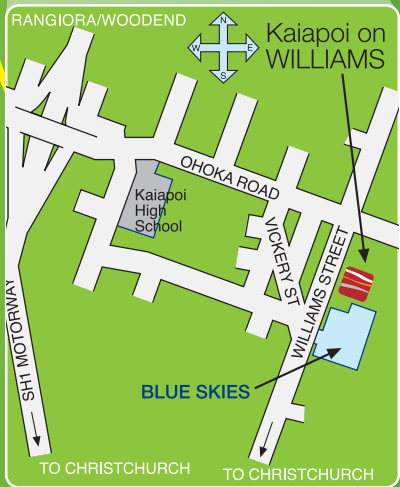

kaiapoi on WILLIAMS

STUDIO MOTEL UNITS

From Christchurch International Airport:

Take Johns Road, turn left at Belfast, travel on to motorway

From Christchurch Central:

Take Papanui Road north to Belfast and continue to the Motorway.
Or follow Marshlands Road.

KAIAPOI
(see inset)

Ohoka Rd

Motorway

Waimakariri River

BELFAST

Airport

Northlands Mall

CHRISTCHURCH