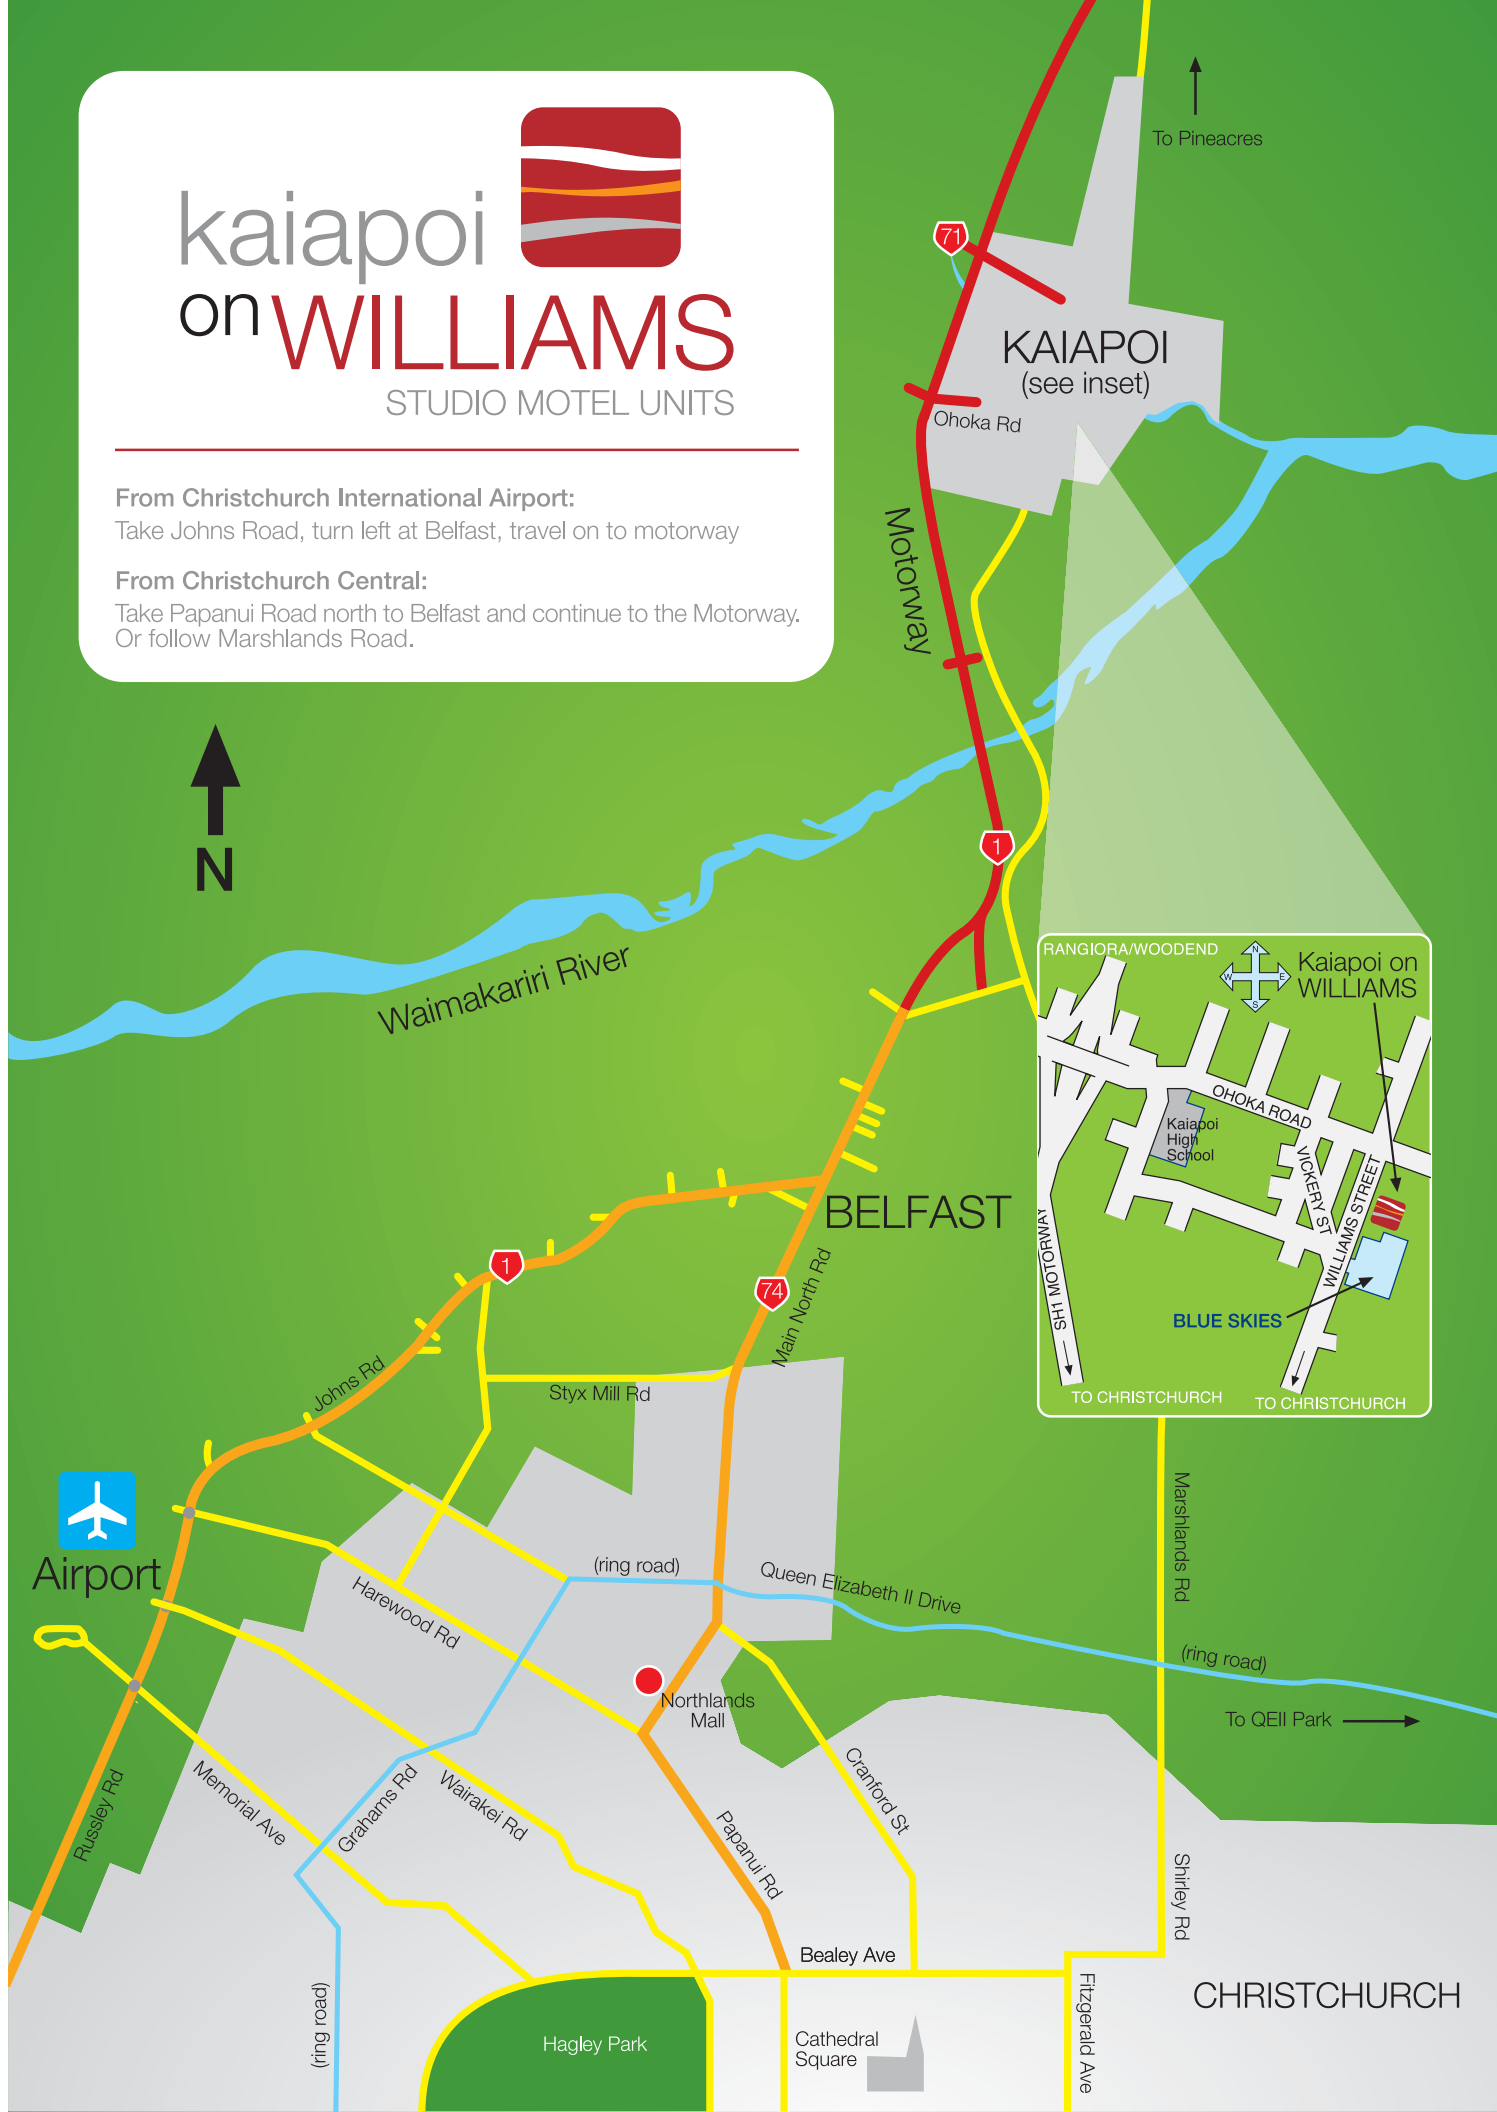

kaiapoi on WILLIAMS

STUDIO MOTEL UNITS

From Christchurch International Airport:

Take Johns Road, turn left at Belfast, travel on to motorway

From Christchurch Central:

Take Papanui Road north to Belfast and continue to the Motorway.
Or follow Marshlands Road.

KAIAPOI
(see inset)

Ohoka Rd

Motorway

Waimakariri River

BELFAST

Airport

Northlands Mall

CHRISTCHURCH